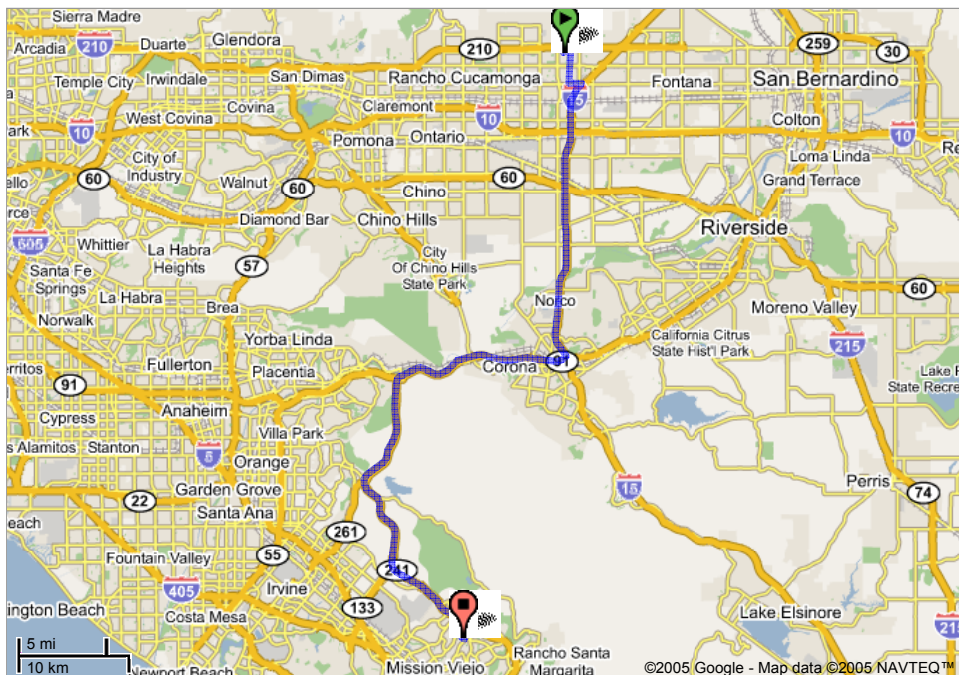

### Directions

Start address: **11801 Lark Dr, Rancho Cucamonga, CA 91701**

End address: **27501 Mustang Run, Mission Viejo, CA 92691**

Start address: 11801 Lark Dr  
Rancho Cucamonga, CA 91701

End address: 27501 Mustang Run  
Mission Viejo, CA 92691

Distance: 48.1 mi (about 49 mins)

1. Head **east** from **Lark Dr** - go **0.4 mi**
2. Turn **right** at **Rochester Ave** - go **1.8 mi**
3. Turn **left** at **Foothill Blvd** - go **0.7 mi**
4. Turn **right** into the **I-15 S** entry ramp - go **16 mi**
- ...
5. Take the **CA-91 W** ramp to **Beach Cities** - go **9.7 mi**
6. Bear **right** onto the **CA-241 S** ramp to **Irvine** - go **18 mi**
- ...
7. Take the **Portola Pkwy** exit - go **0.3 mi**
8. Bear **right** at **Portola Pky** - go **0.5 mi**
9. Continue on **Santa Margarita Pky** - go **0.5 mi**
10. Turn **right** at **Los Alisos Blvd** - go **0.1 mi**
11. Turn **right** at **Mustang Run** - go **0.1 mi**

These directions are for planning purposes only. You may find that construction projects, traffic, or other events may cause road conditions to differ from the map results.

Map data ©2005 NAVTEQ™, Tele Atlas